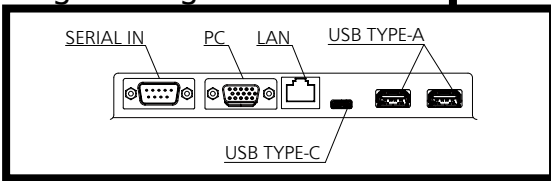

*3 : Only for SQE1W

*4 : Signals with ○ in the Plug and Play-supported signal column are the ones written in EDID (Extended Display Identification Data) of this unit.

For signals without ○ in the Plug and Play-supported signal column, resolutions may not be selected on the PC side even if this unit supports those signals.

Note

- An auto detected signal format may be differently displayed from the actual input signal.
- The i symbols (example 1080i) means Interlaced signal.

● Terminals

View from back

Magnified figure of terminal a

Sectional view of terminal a
(SERIAL IN / PC / LAN / USB TYPE-C / USB TYPE-A)

Magnified figure of terminal b

DETAIL C

Magnified figure of C

Terminal a
98SQE1W Terminal (Bottom)

Units : mm (inch)

	SERIAL IN	PC	LAN	USB TYPE-C	USB TYPE-A
A	12.7 (0.50)	12.7 (0.50)	12.9 (0.50)	8.0 (0.31)	10.5 (0.41)
B	4.3 (0.17)	4.4 (0.17)	—	—	—
C	34.5 (1.35)				
D	28.6 (1.12)				
E	86.5 (3.40)				