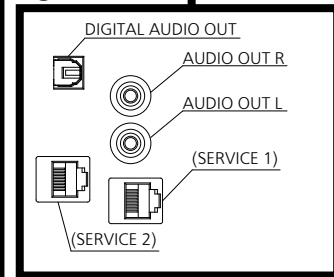

*3 : Only for SQE1W

*4 : Signals with ○ in the Plug and Play-supported signal column are the ones written in EDID (Extended Display Identification Data) of this unit.

For signals without ○ in the Plug and Play-supported signal column, resolutions may not be selected on the PC side even if this unit supports those signals.

Note

- An auto detected signal format may be differently displayed from the actual input signal.
- The i symbols (example 1080i) means Interlaced signal.

● Terminals

View from back

Magnified figure of terminal a

Sectional view of terminal a
(SERIAL IN / PC / LAN / USB TYPE-C / USB TYPE-A)

Magnified figure of terminal b

DETAIL C

Magnified figure of C

Terminal a
98SQE1W Terminal (Bottom)

Units : mm (inch)

	SERIAL IN	PC	LAN	USB TYPE-C	USB TYPE-A
A	12.7 (0.50)	12.7 (0.50)	12.9 (0.50)	8.0 (0.31)	10.5 (0.41)
B	4.3 (0.17)	4.4 (0.17)	—	—	—
C	34.5 (1.35)				
D	28.6 (1.12)				
E	86.5 (3.40)				