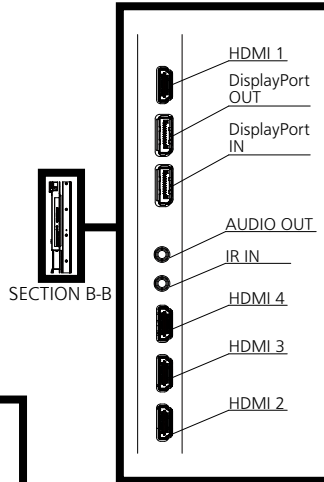

*3 : Only for SQE1W

*4 : Signals with ○ in the Plug and Play-supported signal column are the ones written in EDID (Extended Display Identification Data) of this unit.

For signals without ○ in the Plug and Play-supported signal column, resolutions may not be selected on the PC side even if this unit supports those signals.

Note

- An auto detected signal format may be differently displayed from the actual input signal.
- The i symbols (example 1080i) means Interlaced signal.

● Terminals

View from back

Magnified figure of terminal a

Sectional view of terminal a
(SERIAL IN / PC / LAN / USB TYPE-C / USB TYPE-A)

Magnified figure of terminal b

DETAIL C

Magnified figure of C

Terminal a
98SQE1W Terminal (Bottom)

Units : mm (inch)

	SERIAL IN	PC	LAN	USB TYPE-C	USB TYPE-A
A	12.7 (0.50)	12.7 (0.50)	12.9 (0.50)	8.0 (0.31)	10.5 (0.41)
B	4.3 (0.17)	4.4 (0.17)	—	—	—
C	34.5 (1.35)				
D	28.6 (1.12)				
E	86.5 (3.40)				

Sectional view of terminal b
(HDMI / DisplayPort / IR / AUDIO OUT)

Terminal b
98SQE1W Terminal (Side)

Units : mm (inch)

	HDMI	DisplayPort	IR / AUDIO OUT
A	9.8 (0.39)	9.8 (0.39)	10.9 (0.43)
B	—	—	1.0 (0.04)
C	34.5 (1.35)		