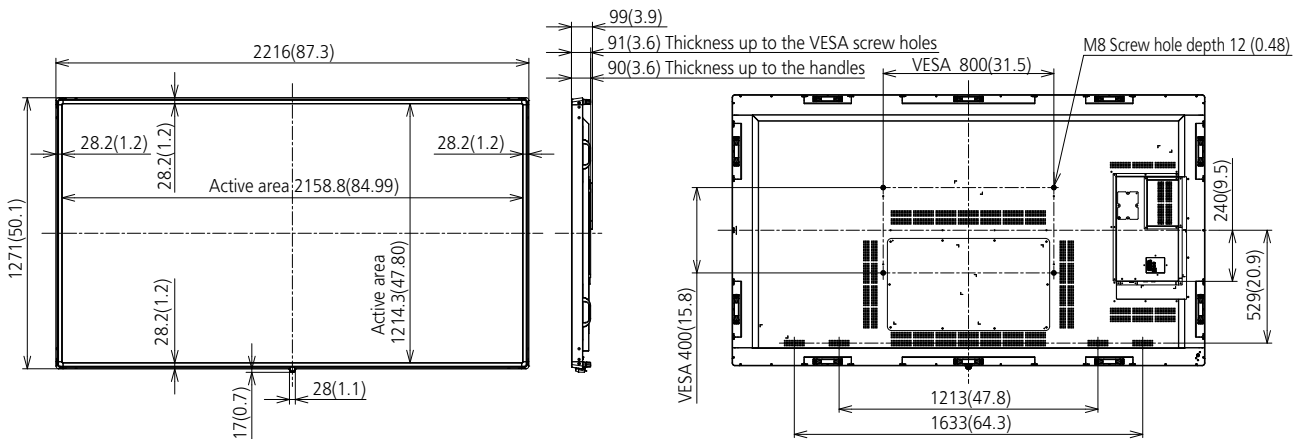

STANDARD (CERTIFICATIONS)

SAFETY REGULATIONS	EU/USA CB Report (LVD; IEC62368-1 2nd Edition + EU/USA Deviation) EU Deviation : EN62368-1:2014 2nd Edition USA Deviation : UL62368-1-2014, 2nd Edition UL Certification
RADIATION REGULATIONS	EU : EMC test report [Class-A] (CE; EN55032:2012/EN61000-3-2:2014/ EN61000-3-3:2013/EN55024:2010 IEC61000-4-2:2008 IEC61000-4-3:2010 IEC61000-4-4:2012 IEC61000-4-5:2005 IEC61000-4-6:2013 IEC61000-4-8:2009 IEC61000-4-11:2004) US : FCC [Class-A]

WIRELESS LAN FUNCTION

Compliance standard	IEEE 802.11 a/b/g/n Dual (Wireless LAN Standard protocol) Wi-Fi CERTIFIED
Channel	IEEE802.11a/b/g/n
Communication distance	Approx. 30 m (Depends on usage environment)

REMOTE CONTROL TRANSMITTER

Power Requirements	DC 3 V (AA Size batteries x 2)
Operating distance	Approx. 7 m (22.9 ft)*
Weight	Approx. 111 g (4 oz) including batteries
Dimensions (W x H x D)	51 x 161 x 27 mm (2" x 6.4" x 1.1")

*When operated directly in front of the IR sensor.

OPTIONAL ACCESSORIES

Early Warning Software* Basic license / 3-year license	ET-SWA 100 / 105series (Depending on the license type, the symbol at the end of the part number is different.)
Wireless Presentation System	Receiver Board TY-SB01WP

DIMENSIONS

Cautions: This drawing is not a scale
Units : mm (inches)

CONNECTION TERMINAL