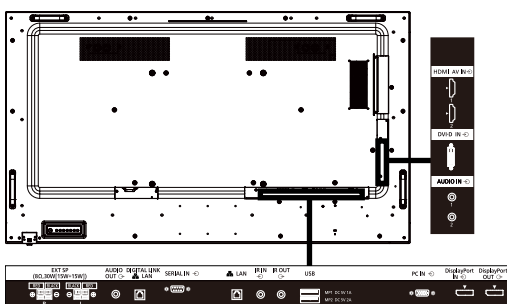

REMOTE CONTROL TRANSMITTER

Power Requirements	DC 3 V (2 x AAA Size batteries)
Operating distance	Approx. 7 m (23 ft)*
Weight	Approx. 63 g (2.2 oz) including batteries
Dimensions (W x H x D)	48 x 134 x 20 mm (1.9" x 5.3" x 0.8")

*When operated directly in front of receptor.

DIMENSIONS

Cautions: This drawing is not a scale
Units : mm (inches)

CONNECTION TERMINAL

STANDARD (CERTIFICATIONS)

SAFETY REGULATIONS	UL ANSI / UL 62368-1: 2014 , 2nd Edition UL60950-1, 2nd Edition, 2014-10-14 CAN / CSA-C22.2 No. 62368-1-14, 2nd Edition Mexico: NOM
	CB IEC 62368-1: 2014 (Second Edition) IEC 60950-1: 2005 (Second Edition) + Am 1: 2009 + Am 2: 2013 BEAB)
RADIATION REGULATIONS	BEAB EU Deviation (EN62368-1:2014) (Second Edition) (EN60950-1:2006 + A11:2009 + A1:2010 + A12:2011+A2:2013) BEAB approval
	RCM) AS/NZS Deviation (AS/NZS 62368-1:2018 , Second Edition)
	FCC FCC CFR 47, Part 15, Subpart B 2015 Class A ANSI C63.4-2014 ICES-003 Issue6: 2016
	CE EN55032: 2012 EN55024: 2010, EN55035 EN61000-3-2: 2014 EN61000-3-3: 2013
	RCM) AS / NZS CISPR32:2013 RCM Mark