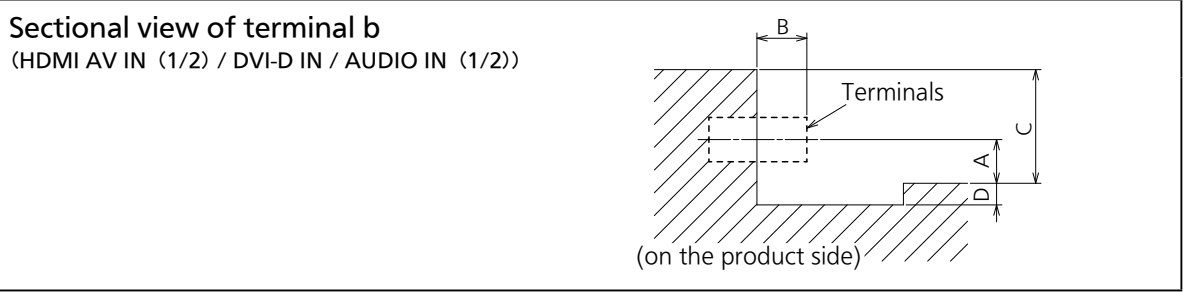

● Drawing of terminals

View from back

Terminal a
65SQ1W Terminal (Bottom)

Units : mm (inch)

	AUDIO OUT	DIGITAL LINK LAN	SERIAL IN	LAN	IR IN	IR OUT	USB		PC IN	DisplayPort IN	DisplayPort OUT
							USB:1	USB:2			
A	14 (0.56)	14 (0.55)	14 (0.55)	12 (0.45)	14 (0.56)	14 (0.56)	12 (0.47)	20 (0.80)	14 (0.55)	11 (0.44)	11 (0.44)
B	3 (0.10)	—	5 (0.20)	—	3 (0.10)	3 (0.10)	—	—	5 (0.19)	—	—
C											
D											