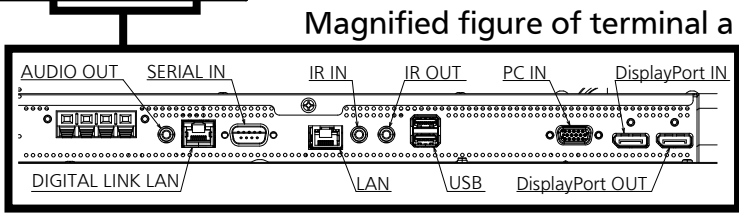

● Drawing of terminals

View from back

Terminal a
65SQ1W Terminal (Bottom)

Units : mm (inch)

	AUDIO OUT	DIGITAL LINK LAN	SERIAL IN	LAN	IR IN	IR OUT	USB		PC IN	DisplayPort IN	DisplayPort OUT
							USB:1	USB:2			
A	14 (0.56)	14 (0.55)	14 (0.55)	12 (0.45)	14 (0.56)	14 (0.56)	12 (0.47)	20 (0.80)	14 (0.55)	11 (0.44)	11 (0.44)
B	3 (0.10)	—	5 (0.20)	—	3 (0.10)	3 (0.10)	—	—	5 (0.19)	—	—
C											
D