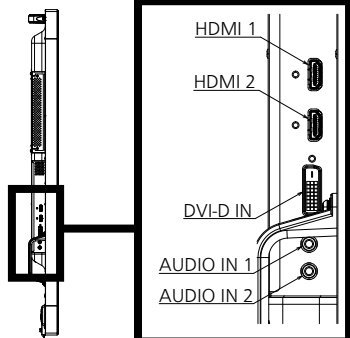

● Drawing of terminals

View from back

Terminal a
65SQ1W Terminal (Bottom)

Units : mm (inch)

	AUDIO OUT	DIGITAL LINK LAN	SERIAL IN	LAN	IR IN	IR OUT	USB		PC IN	DisplayPort IN	DisplayPort OUT
							USB:1	USB:2			
A	14 (0.56)	14 (0.55)	14 (0.55)	12 (0.45)	14 (0.56)	14 (0.56)	12 (0.47)	20 (0.80)	14 (0.55)	11 (0.44)	11 (0.44)
B	3 (0.10)	—	5 (0.20)	—	3 (0.10)	3 (0.10)	—	—	5 (0.19)	—	—
C											
D