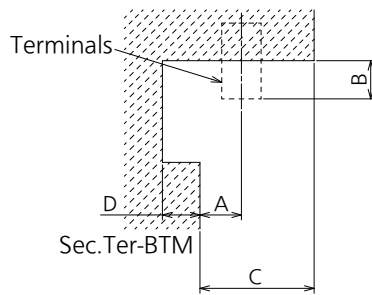

Drawing of terminals

View from back

Magnified figure of terminal b

Magnified figure of terminal a

Sectional view of terminal a

(AUDIO OUT / DIGITAL LINK LAN / SERIAL IN / LAN / IR IN / IR OUT / USB / PC IN / DisplayPort IN / DisplayPort OUT)

Terminal a
49SQ1W Terminal (Bottom)

Units : mm (inch)

	AUDIO OUT	DIGITAL LINK LAN	SERIAL IN	LAN	IR IN	IR OUT	USB		PC IN	DisplayPort IN	DisplayPort OUT
							USB:1	USB:2			
A	13 (0.51)	13 (0.52)	13 (0.50)	11 (0.42)	13 (0.51)	13 (0.51)	11 (0.42)	19 (0.75)	13 (0.50)	10 (0.39)	10 (0.39)
B	3 (0.10)	—	5 (0.20)	—	3 (0.11)	3 (0.11)	—	—	5 (0.20)	—	—
C											
D											