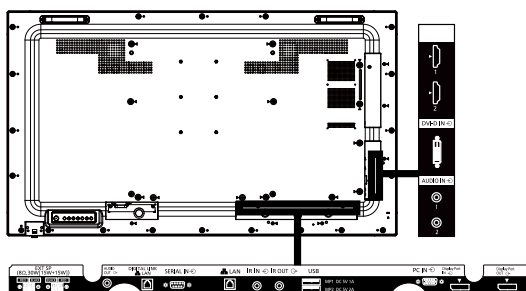

REMOTE CONTROL TRANSMITTER

Power Requirements	DC 3 V (2 x AAA Size batteries)
Operating distance	Approx. 7 m (23 ft)*
Weight	Approx. 63 g (2.2 oz) including batteries
Dimensions (W x H x D)	48 x 134 x 20 mm (1.9" x 5.3" x 0.8")

*When operated directly in front of receptor.

DIMENSIONS

CONNECTION TERMINAL

STANDARD (CERTIFICATIONS)

SAFETY REGULATIONS	UL ANSI / UL 62368-1: 2014 , 2nd Edition UL60950-1, 2nd Edition, 2014-10-14 CAN / CSA-C22.2 No. 62368-1-14, 2nd Edition Mexico: NOM
	CB IEC 62368-1: 2014 (Second Edition) IEC 60950-1: 2005 (Second Edition) + Am 1: 2009 + Am 2: 2013 BEAB)
RADIATION REGULATIONS	BEAB EU Deviation (EN62368-1:2014) (Second Edition) (EN60950-1:2006 + A11:2009 + A1:2010 + A12:2011+A2:2013) BEAB approval
	RCM) AS/NZS Deviation (AS/NZS 62368-1:2018 , Second Edition)
	FCC FCC CFR 47, Part 15, Subpart B 2015 Class A ANSI C63.4-2014 ICES-003 Issue6: 2016
	CE EN55032: 2012 EN55024: 2010, EN55035 EN61000-3-2: 2014 EN61000-3-3: 2013
	RCM) AS / NZS CISPR32:2013 RCM Mark