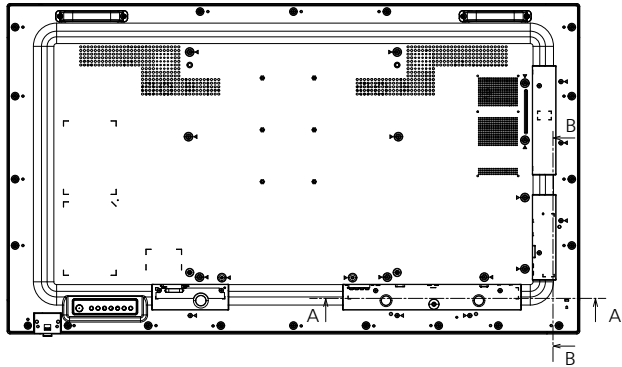

*3 : Based on VESA CVT-RB (Reduced Blanking) standard

*4 : YCbCr420 format only supported

*5 : Signals with ○ in the Plug and Play-supported signal column are the ones written in EDID (Extended Display Identification Data) of this unit.

Drawing of terminals

View from back

Magnified figure of terminal b

Magnified figure of terminal a

Sectional view of terminal a

(AUDIO OUT / DIGITAL LINK LAN / SERIAL IN / LAN / IR IN / IR OUT / USB / PC IN / DisplayPort IN / DisplayPort OUT)