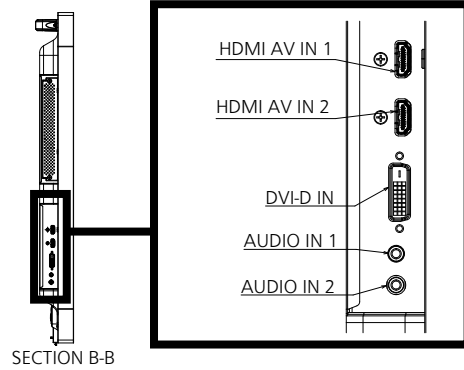

*3 : Based on VESA CVT-RB (Reduced Blanking) standard

*4 : YCbCr420 format only supported

*5 : Signals with ○ in the Plug and Play-supported signal column are the ones written in EDID (Extended Display Identification Data) of this unit.

For signals without ○ in the Plug and Play-supported signal column, resolutions may not be selected on the PC side even if this unit supports those signals.

Note

- An auto detected signal format may be differently displayed from the actual input signal.
- [i] shown after the number of dots of resolution means the interlace signal.
- When 1080/30PsF signal and 1080/25PsF signal are input, they are processed as 1080/60i signal and 1080/50i signal, and then displayed.
- When a 1920 x 2160/60 signal (dot clock frequency 297.00 MHz, DIGITAL LINK format) is input Display as 3840 x 2160 / 60p.

Drawing of terminals

View from back

Magnified figure of terminal b

Magnified figure of terminal a

Sectional view of terminal a

(AUDIO OUT / DIGITAL LINK LAN / SERIAL IN / LAN / IR IN / IR OUT / USB / PC IN / DisplayPort IN / DisplayPort OUT)